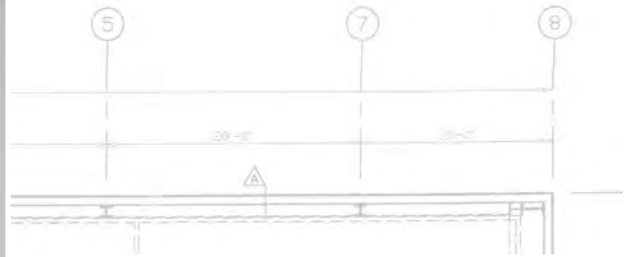

DESIGNS OF ICE PLANTS

Design/Build/Engineering

Look these pictures over. Sanchez Refrigeration designed and built this entire ice plant. The photos speak for themselves as to the quality, care and efficiency that every Sanchez design has. Please call Ralph to discuss any idea you have, be it new, remodel or expansion.

FLOOR PLAN

A-1 SCALE: 1/8" = 1'-0"