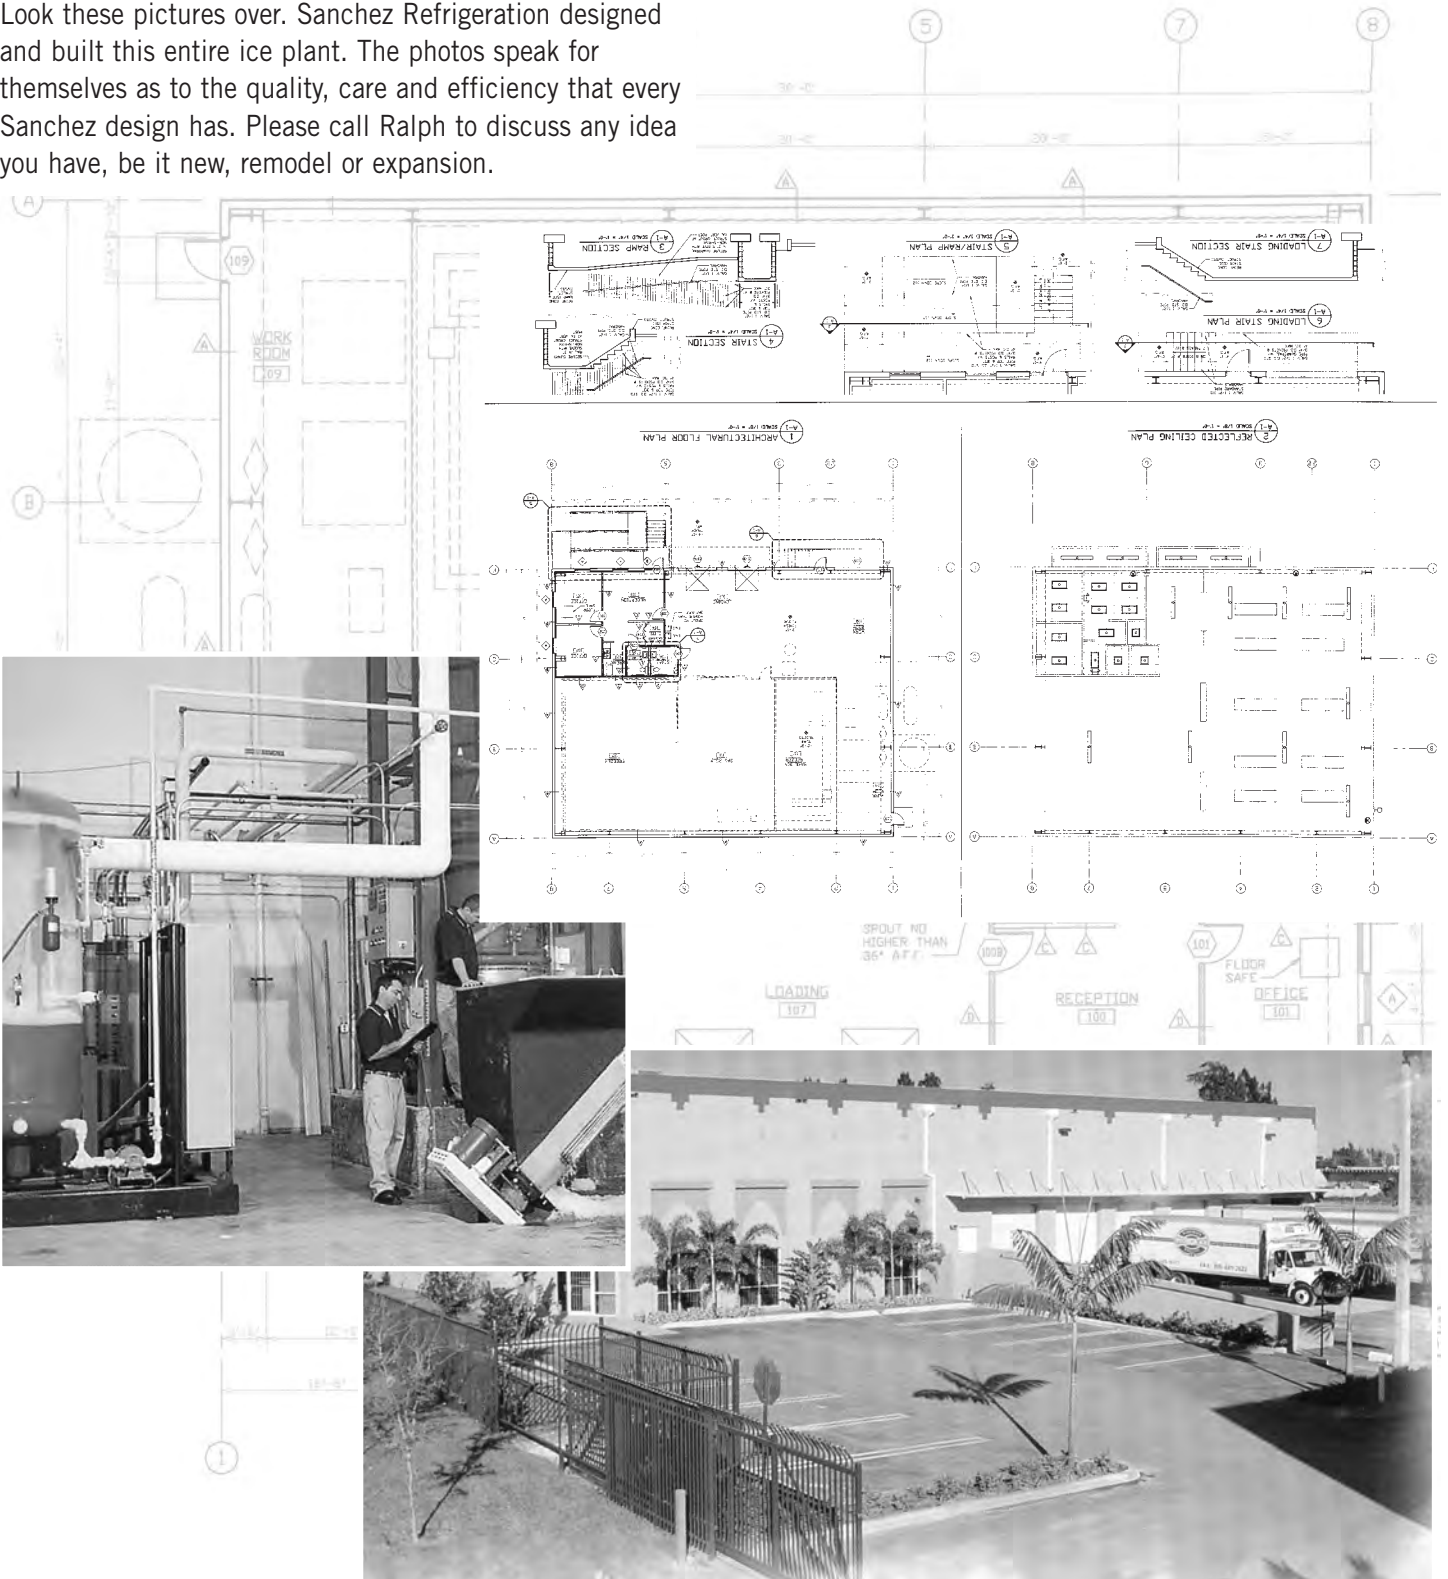

DESIGNS OF ICE PLANTS

Design/Build/Engineering

Look these pictures over. Sanchez Refrigeration designed and built this entire ice plant. The photos speak for themselves as to the quality, care and efficiency that every Sanchez design has. Please call Ralph to discuss any idea you have, be it new, remodel or expansion.

FLOOR PLAN

A-1 SCALE: 1/8" = 1'-0"